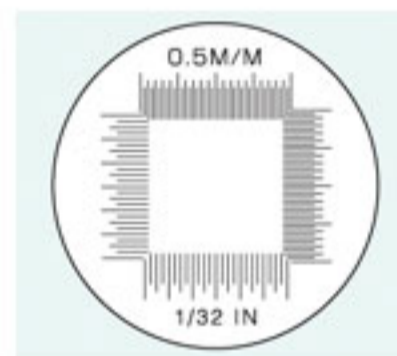

LOUPE WITH LIGHT , EYE LOUPE SL-71

0.5mm • 1/32inch

Built-in 20mm Scale

- x10 Magnification. Ø 30 mm.
- Twin-lens structure (Glass lens + plastic lens)
- 2 x C type battery
- Overall Length: 177mm.
- Net Weight : 90g (Battery excluded)
- Made in Japan