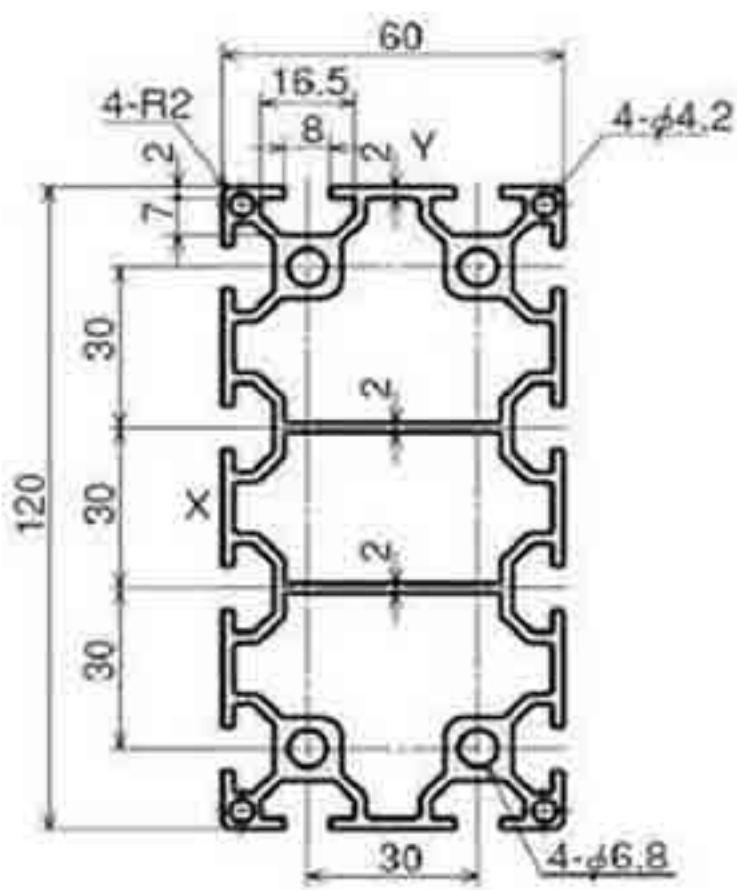

Aluminium Profile Slot 8 mm

AL-60120