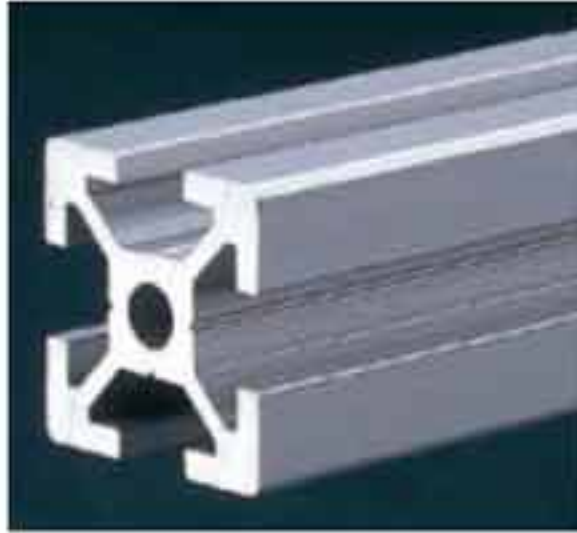

# Aluminium Profile Slot 6 mm

AL-2020

AL-2040

AL-2060

AL-2080

AL- 4040\*2S

AL- 4060\*2S