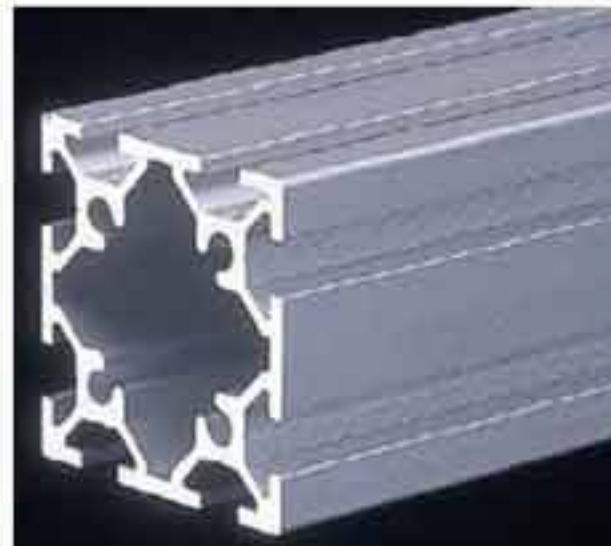

# Aluminium Profile Slot 6 mm

AL-2020

AL-2040

AL-2060

AL-2080

AL- 4040\*2S

AL- 4060\*2S