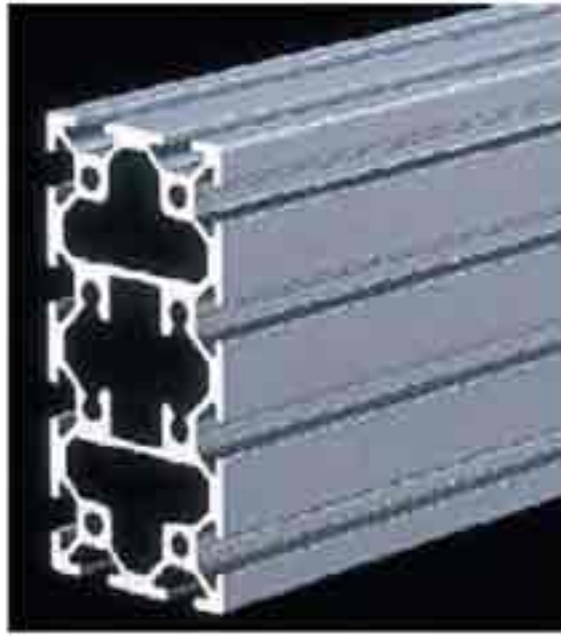

Aluminium Profile Slot 6 mm

AL-4080*2S