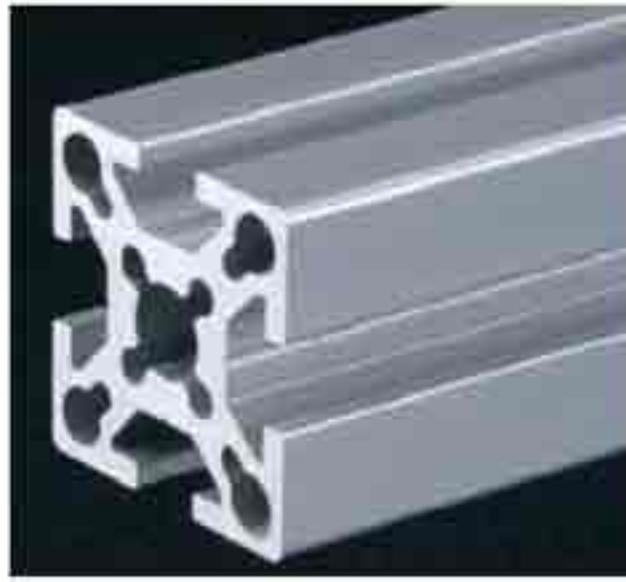

Aluminium Profile Slot 6 mm

AL-2525