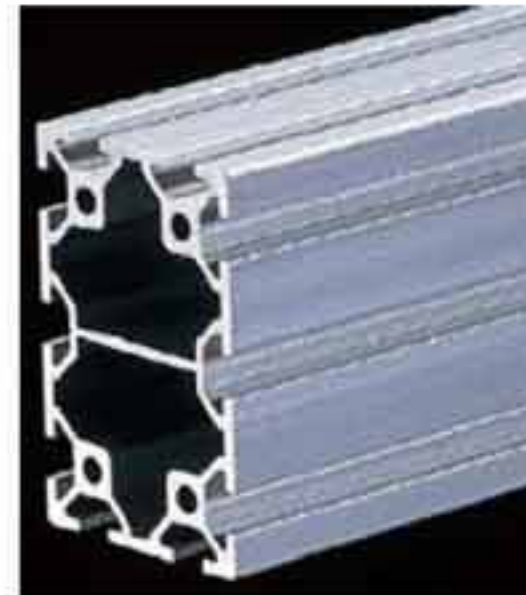

# Aluminium Profile Slot 6 mm

AL-2020

AL-2040

AL-2060

AL-2080

AL- 4040\*2S

AL- 4060\*2S