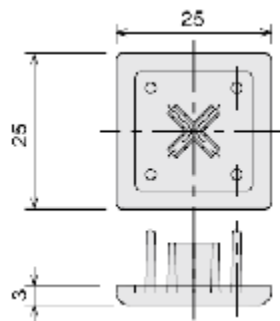

# End Cap (Slot 6 mm)

EC-2020

EC-2040

EC-2020R

EC-2525

EC-2060

EC-4060SS

EC-204040