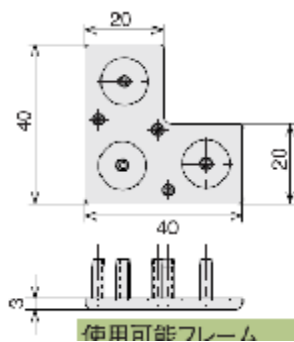

# End Cap (Slot 6 mm)

EC-2020

EC-2040

EC-2020R

EC-2525

EC-2060

EC-4060SS

EC-204040