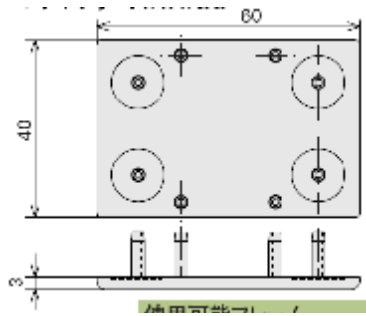

# End Cap (Slot 6 mm)

EC-2020

EC-2040

EC-2020R

EC-2525

EC-2060

EC-4060SS

EC-204040