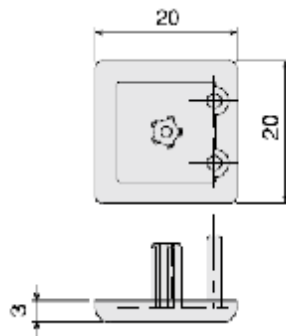

# End Cap (Slot 6 mm)

EC-2020

EC-2040

EC-2020R

EC-2525

EC-2060

EC-4060SS

EC-204040